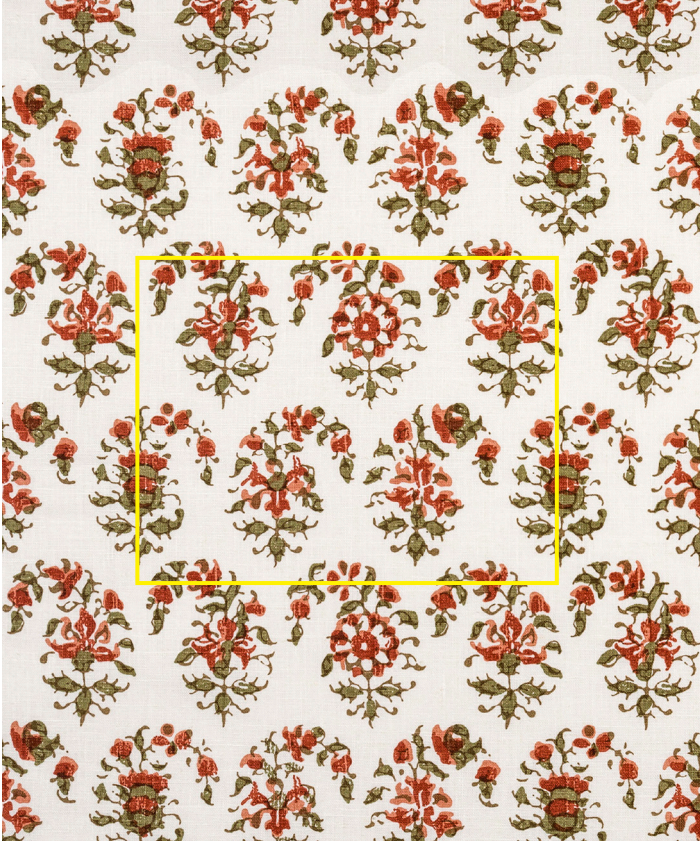

Sanobar Paprika | SANO-06-W

Design is based on a 19th Century Persian original.

Design Sanobar

Colour Paprika

Code SANO-06-W

Composition 100% Linen

Width 133cm / 52.5in

Repeat 22cm (h) 16cm (v)
8.5in (h) 6in (v)

Weight 286g/sqm

Notes
.....
.....
.....

Sanobar Paprika | SANO-06-W

www.namaysamay.com